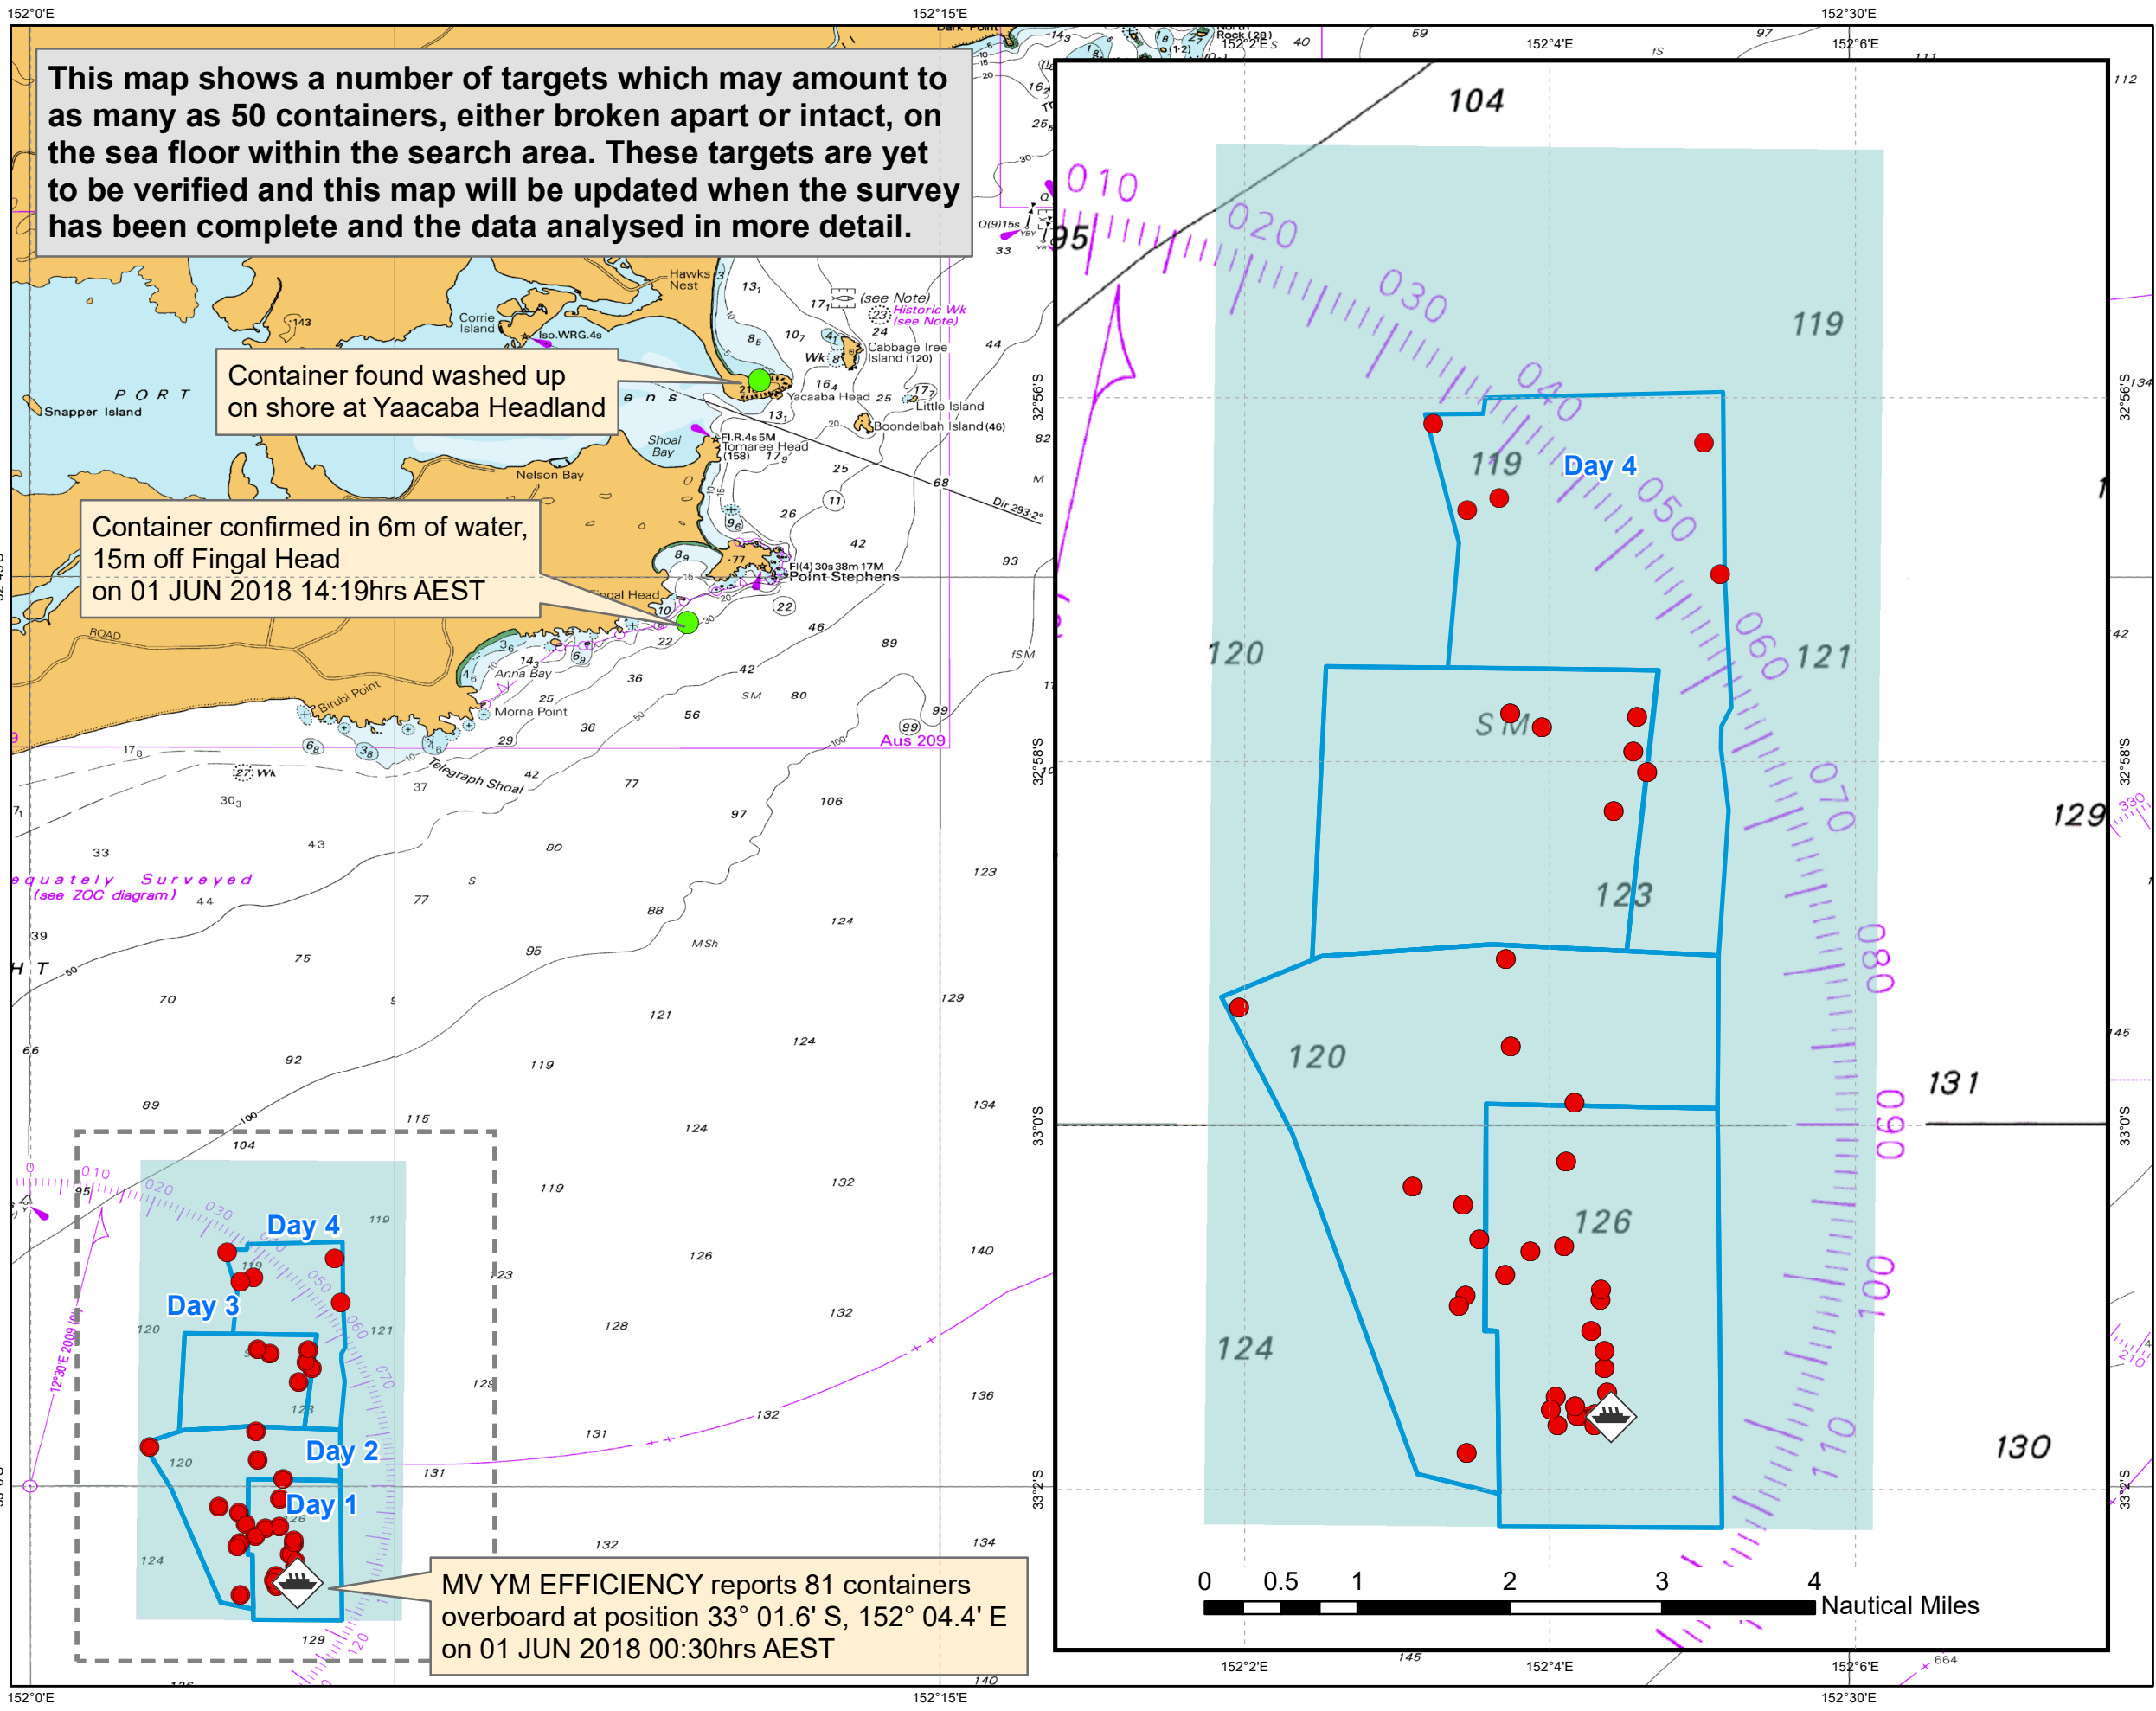

MV YM EFFICIENCY - sunken containers survey results overview

as at 3 July 2018 10:00 (AEST)

Legend

- initial report
- potential containers
- containers found
- survey sectors
- search area

Background chart courtesy of Australian Hydrographic Service

Coordinate System: GCS WGS 1984
Datum: WGS 1984
Units: Degree

WARNING: Potential containers on the sea floor which have been identified in the search to date and are depicted in this map are yet to be verified. This map not to be used for navigation or measurement purposes.